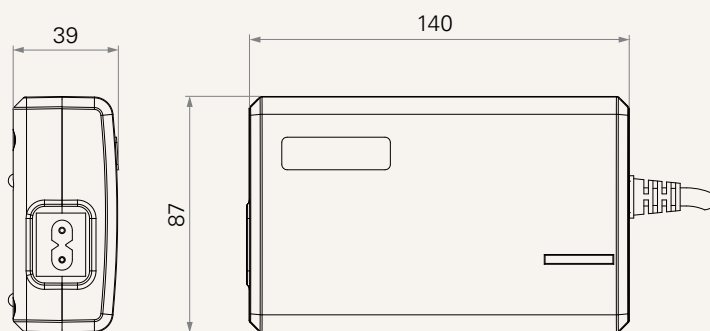

## General Features

Transformer type	SMPS
Input voltage	100~240V AC
Maximum output	29V DC, 2.5A
Plug support	EU, USA, AUS, UK, JPN
Color	Black or grey
Option	Backup battery
Certificate	CE, UL, KC, ACMA, PSE

**Drawing**

Standard Dimensions  
(mm)

<b>Plug</b>	1 = EU 2 = USA	3 = AUS 4 = UK	5 = JPN
<b>Color</b>	1 = Black	2 = Grey (Pantone 428C)	
<b>Cable Length and Connector</b>	1 = AC cable: straight, 1500mm; DC cable: straight, 1000mm; DIN 5pin socket 3 = AC cable: straight, 1500mm; DC cable: straight, 1000mm; 01 socket		