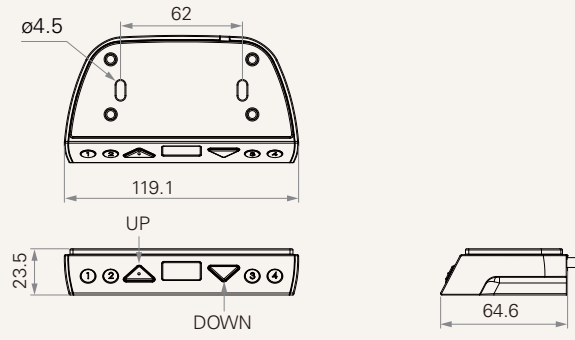

TDH5PR

series

Product Segments

- **Ergo Motion**

TDH5PR is a simple yet classic hand control for height adjustable desks. It allows the user to set four preferred heights, and is equipped with a three-digit display. It can work with the Bluetooth adapter - TWD1, controlling the desk height remotely via the "STAND UP PLS" app. The exceptional design of its interface enhances the user experience. TDH5PR is an ideal desk control for everyday use in the office.

General Features

| | |
|--|---------------------|
| Maximum available buttons | 6 |
| Color | Black or customized |
| 3-digit display shows the height of the desk | |
| Memory functionality (4 settings) | |
| Compatible with the TWD1 (Bluetooth adapter)* | |
| Mounted under the tabletop | |
| Especially designed for adjustable height desk application | |

Note

¹ With TWD1, it can control the desk height remotely via the "STAND UP PLS" app.

TDH5PR Series

Drawing

Standard Dimensions
(mm)

TDH5PR Ordering Key

TDH5PR

Version: 20180410-A

| | | | |
|-----------------------------|--------------------------|------------------------------|----------------|
| Plug | 6 = RJ 10P flat, 180° | | |
| Case Color | 1 = Black | | |
| Color of Plastic Key | 1 = Blue (Pantone 5405C) | 2 = Deep grey (Pantone 432C) | |
| Logo (Print) | 1 = Without | 2 = TiMOTION | A = Customized |
| Unit | 1 = Metric system (cm) | 2 = Imperial system (inch) | |
| Cable Length (mm) | 1 = Straight, 1000 | 2 = Straight, 2000 | |
| Anti-Pulling Tube | 0 = Without | 1 = With | |