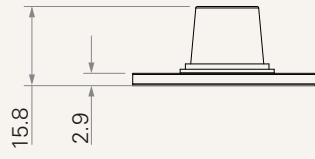

TFH13

series

Product Segments

- **Ergo Motion**

Maximum available buttons 2
Flush mounted on the tabletop

Drawing

Standard Dimensions
(mm)

TFH13

Version: 20151211-A

Connector	6 = Flat RJ 10pin, 180° plug, for TC11/TC15/TC16, ergo application	
Cable Length	1 = Straight, 1000mm	2 = Straight, 1500mm

Terms of Use

The user is responsible for determining the suitability of TiMOTION products for a specific application. TiMOTION products are subject to change without prior notice.