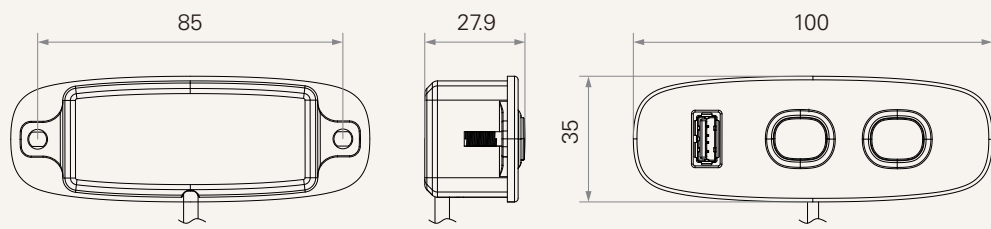

## General Features

Maximum available buttons 2  
Metal surface texture  
USB socket for power charging  
Embedded into the recliner directly

**Drawing**

Standard Dimensions  
(mm)

TFH17

Version: 20160505-A

---

<b>Number of Motor</b>	1 = 1
<b>Plug</b>	3 = Short DIN 5pin, 90° plug
<b>Cable Length</b>	1 = Straight, 1500mm

---

---