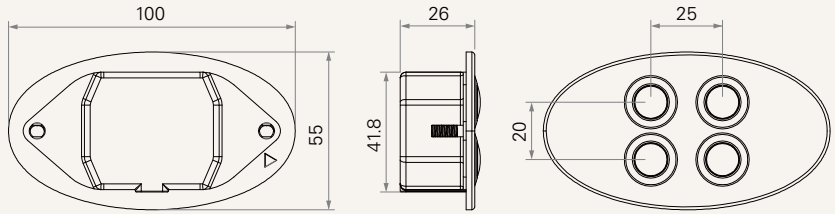

## General Features

Maximum available buttons      4  
Metallic finish  
Mounted into the recliner directly

**TFH4**  
Series

**Drawing**

Standard Dimensions  
(mm)

## TFH4

Version: 20140519-A

---

<b>Plug</b>	1 = DIN 5P, for TDC 2 = DIN 8P, for TC2 / TC3 / TC7 4 = DIN 8P, 180°, for extension cable	5 = RJ 10P, 180°, for TC6 / TC9 / extension cable 6 = RJ 10P, 180°, for TC11 / TC15 / TC16, flat
<b>Color</b>	1 = Metal top cover with silver plating, black buttons and cable	
<b>Cable Length (mm)</b>	1 = Straight, 1000	2 = Straight, 1500