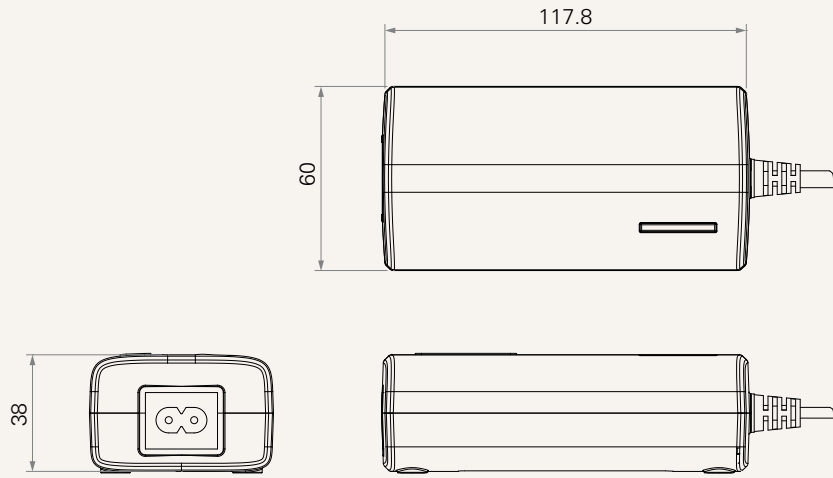

## General Features

Transformer type	SMPS
Input voltage	100~240V AC
Maximum output	29V DC, 2A
Plug support	EU, USA, AUS, UK, JPN
Color	Black or grey
Certificate	UL, ACMA, PSE, SAA

**Drawing**

Standard Dimensions  
(mm)

## TP5P

Version: 20191217-D

<b>Plug</b>	1 = EU 2 = USA	3 = AUS 4 = UK	5 = JPN
<b>Color</b>	1 = Black	2 = Grey (Pantone 428C)	
<b>Cable Length (mm)</b>	0 = Without 1 = Straight, 1000	2 = Straight, 2000 3 = Straight, 3000	4 = Straight, 4000 7 = Straight, 1500
<b>DC Cable length (mm)</b>	1 = Straight, 1000 2 = Straight, 2000	7 = Straight, 1500 8 = Straight, 200	9 = Straight, 300
<b>DC Plug</b>	3 = Long DIN 5P	8 = Small 01P	