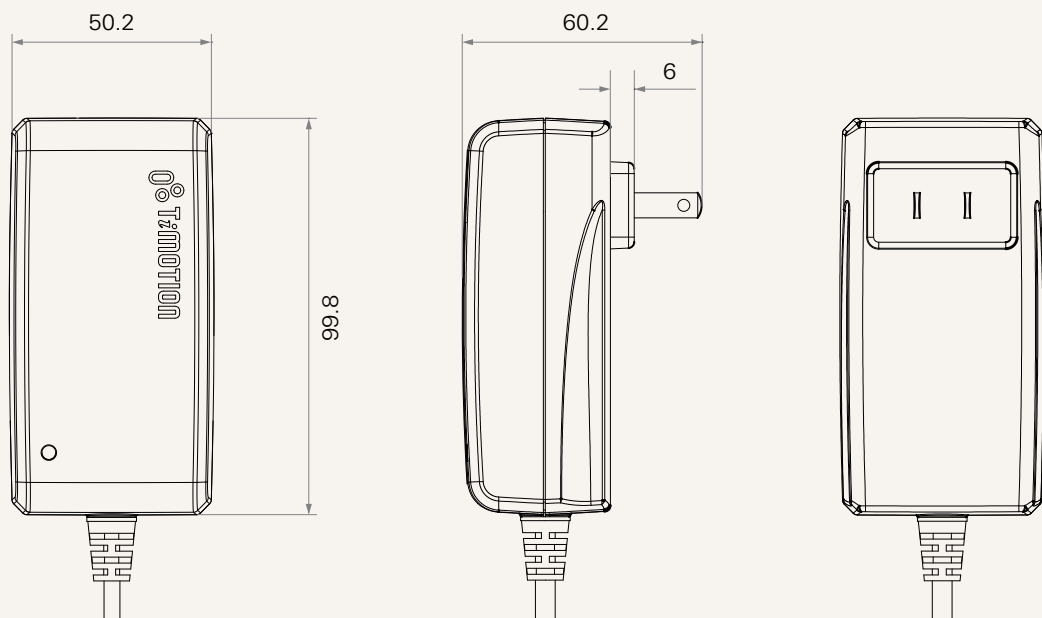

TP7

series

Product Segments

- **Comfort Motion**

General Features

Transformer type	SMPS
Input voltage	100~240V AC
Maximum output	29V DC, 1.5A
Plug support	EU, USA, AUS, UK, JPN
Color	Black or grey
Certificate	UL, ACMA, PSE
Wall mount design	

Drawing

Dimensions with EU Plug
(mm)

Dimensions with USA Plug
(mm)

Drawing

Dimensions with AUS Plug
(mm)

Dimensions with UK Plug
(mm)

Drawing

Dimensions with JPN Plug
(mm)

Plug	1 = EU 2 = USA	3 = AUS 4 = UK	5 = JPN
Color	1 = Black	2 = Grey (Pantone 428C)	
Cable Length and Connector	1 = Straight, 2000mm; DIN 5pin socket 2 = Straight, 2000mm; O1 socket	3 = Straight, 4000mm; DIN 5pin socket 4 = Straight, 4000mm; O1 socket	