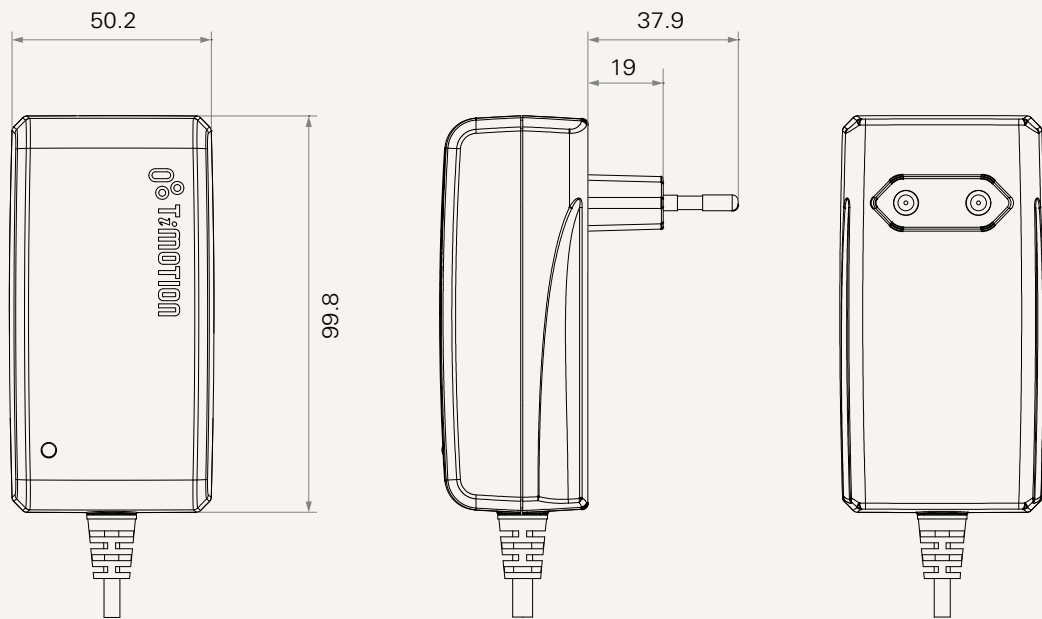

TP7

series

Product Segments

- **Comfort Motion**

General Features

Transformer type	SMPS
Input voltage	100~240V AC
Maximum output	29V DC, 1.5A
Plug support	EU, USA, AUS, UK, JPN
Color	Black or grey
Certificate	UL, ACMA, PSE
Wall mount design	

Drawing

Dimensions with EU Plug
(mm)

Dimensions with USA Plug
(mm)

Drawing

Dimensions with AUS Plug
(mm)

Dimensions with UK Plug
(mm)

Drawing

Dimensions with JPN Plug
(mm)

Plug	1 = EU 2 = USA	3 = AUS 4 = UK	5 = JPN
Color	1 = Black	2 = Grey (Pantone 428C)	
Cable Length and Connector	1 = Straight, 2000mm; DIN 5pin socket 2 = Straight, 2000mm; O1 socket	3 = Straight, 4000mm; DIN 5pin socket 4 = Straight, 4000mm; O1 socket	