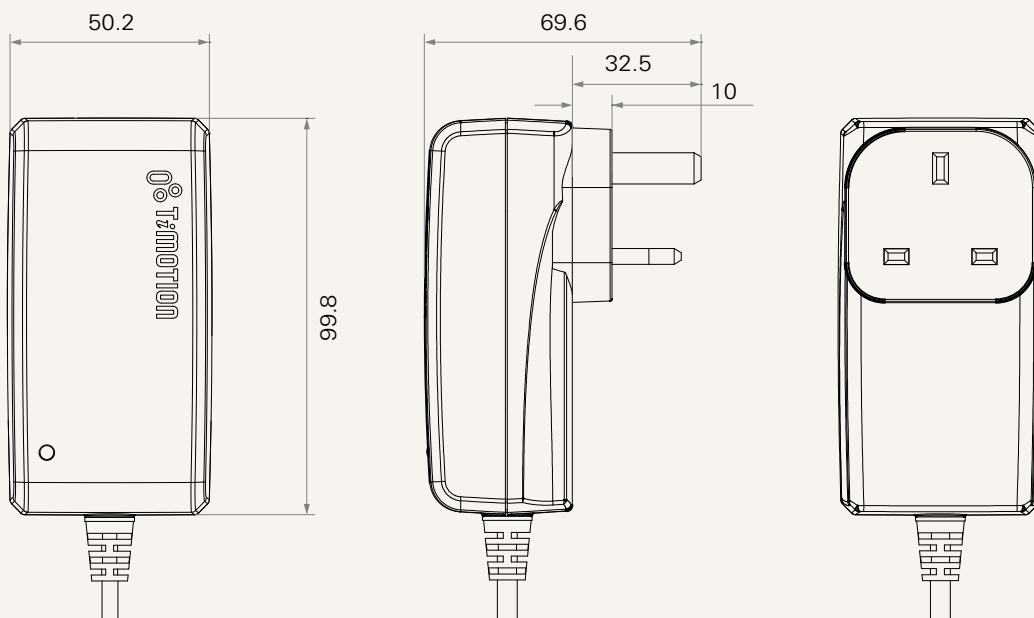

TP7

series

Product Segments

- **Comfort Motion**

General Features

Transformer type	SMPS
Input voltage	100~240V AC
Maximum output	29V DC, 1.5A
Plug support	EU, USA, AUS, UK, JPN
Color	Black or grey
Certificate	UL, ACMA, PSE
Wall mount design	

Drawing

Dimensions with EU Plug
(mm)

Dimensions with USA Plug
(mm)

Drawing

Dimensions with AUS Plug
(mm)

Dimensions with UK Plug
(mm)

Drawing

Dimensions with JPN Plug
(mm)

Plug	1 = EU 2 = USA	3 = AUS 4 = UK	5 = JPN
Color	1 = Black	2 = Grey (Pantone 428C)	
Cable Length and Connector	1 = Straight, 2000mm; DIN 5pin socket 2 = Straight, 2000mm; O1 socket	3 = Straight, 4000mm; DIN 5pin socket 4 = Straight, 4000mm; O1 socket	