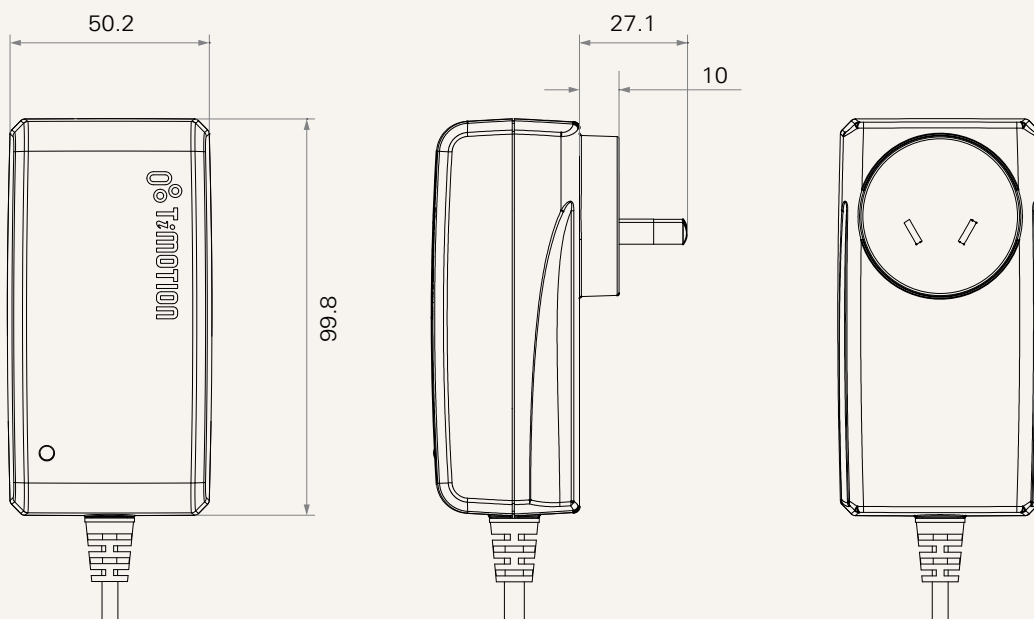

TP7

series

Product Segments

- **Comfort Motion**

General Features

Transformer type	SMPS
Input voltage	100~240V AC
Maximum output	29V DC, 1.5A
Plug support	EU, USA, AUS, UK, JPN
Color	Black or grey
Certificate	UL, ACMA, PSE
Wall mount design	

Drawing

Dimensions with EU Plug
(mm)

Dimensions with USA Plug
(mm)

Drawing

Dimensions with AUS Plug
(mm)

Dimensions with UK Plug
(mm)

Drawing

Dimensions with JPN Plug
(mm)

Plug	1 = EU 2 = USA	3 = AUS 4 = UK	5 = JPN
Color	1 = Black	2 = Grey (Pantone 428C)	
Cable Length and Connector	1 = Straight, 2000mm; DIN 5pin socket 2 = Straight, 2000mm; O1 socket	3 = Straight, 4000mm; DIN 5pin socket 4 = Straight, 4000mm; O1 socket	