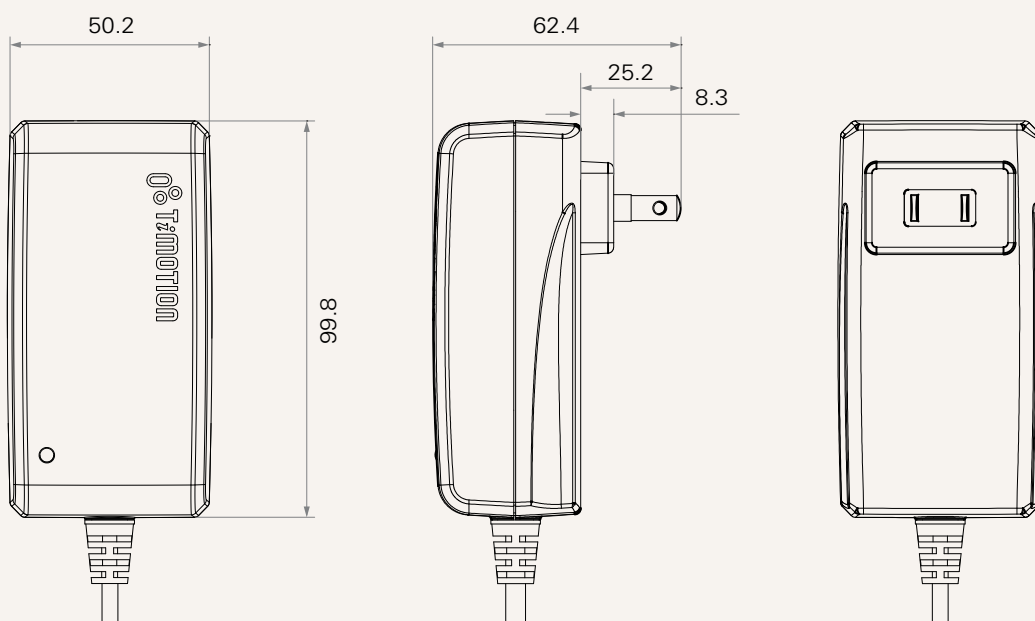

TP7

series

Product Segments

- **Comfort Motion**

General Features

Transformer type	SMPS
Input voltage	100~240V AC
Maximum output	29V DC, 1.5A
Plug support	EU, USA, AUS, UK, JPN
Color	Black or grey
Certificate	UL, ACMA, PSE
Wall mount design	

Drawing

Dimensions with EU Plug
(mm)

Dimensions with USA Plug
(mm)

Drawing

Dimensions with AUS Plug
(mm)

Dimensions with UK Plug
(mm)

Drawing

Dimensions with JPN Plug
(mm)

Plug	1 = EU 2 = USA	3 = AUS 4 = UK	5 = JPN
Color	1 = Black	2 = Grey (Pantone 428C)	
Cable Length and Connector	1 = Straight, 2000mm; DIN 5pin socket 2 = Straight, 2000mm; O1 socket	3 = Straight, 4000mm; DIN 5pin socket 4 = Straight, 4000mm; O1 socket	